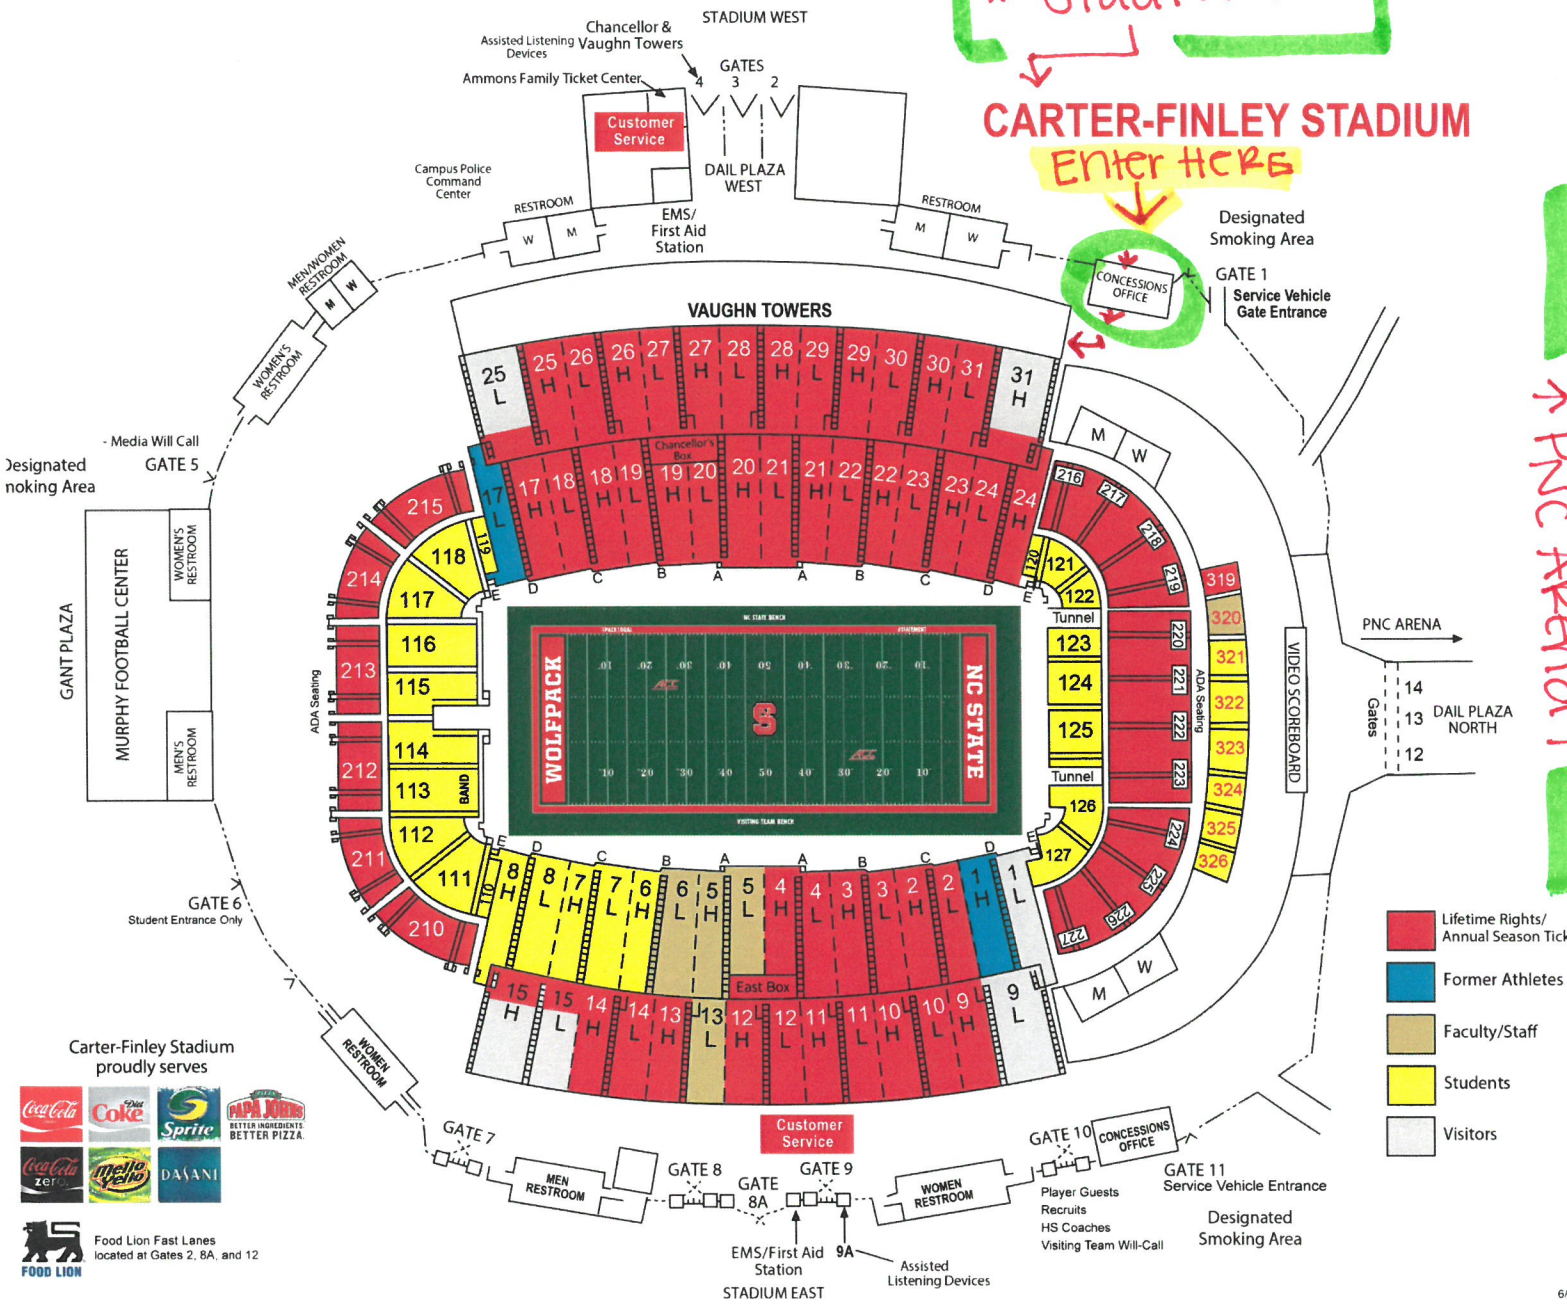

* * *
 Entering the
 * Stadium *

CARTER-FINLEY STADIUM

Enter HERE

- Lifetime Rights/Annual Season Tick
- Former Athletes
- Faculty/Staff
- Students
- Visitors

Carter-Finley Stadium proudly serves

Food Lion Fast Lanes located at Gates 2, 8A, and 12

PNC ARENA